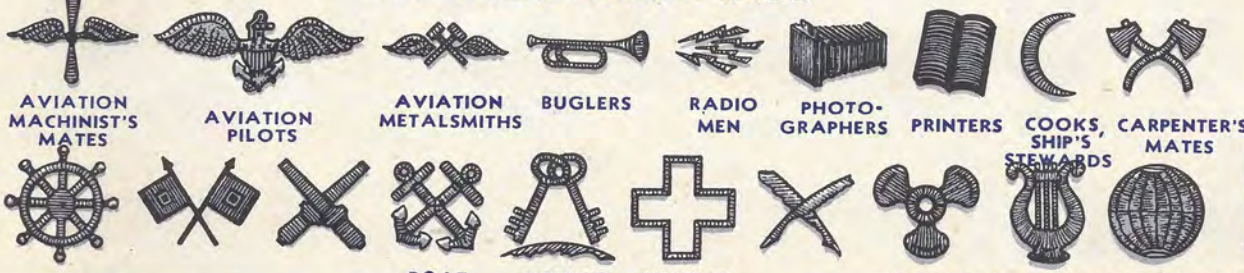

ENLISTED MEN'S SPECIALTY MARKS

AVIATION MACHINIST'S MATES   AVIATION PILOTS   AVIATION METALSMITHS   BUGLERS   RADIO MEN   PHOTOGRAPHERS   PRINTERS   COOKS, SHIP'S STEWARDS   CARPENTER'S MATES

CADETS' SHOULDER INSIGNIA

FIRST CLASS CADET   SECOND CLASS CADET